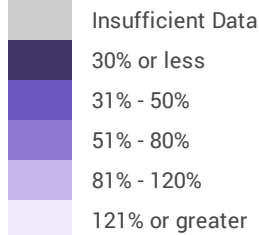

# Bellingham MSA

— Census Tracts 2024

— Counties 2024

Median Family Income %  
Source: ACS & PolicyMap

Year: 2016-2020

Shaded by: Census Tract, 2020